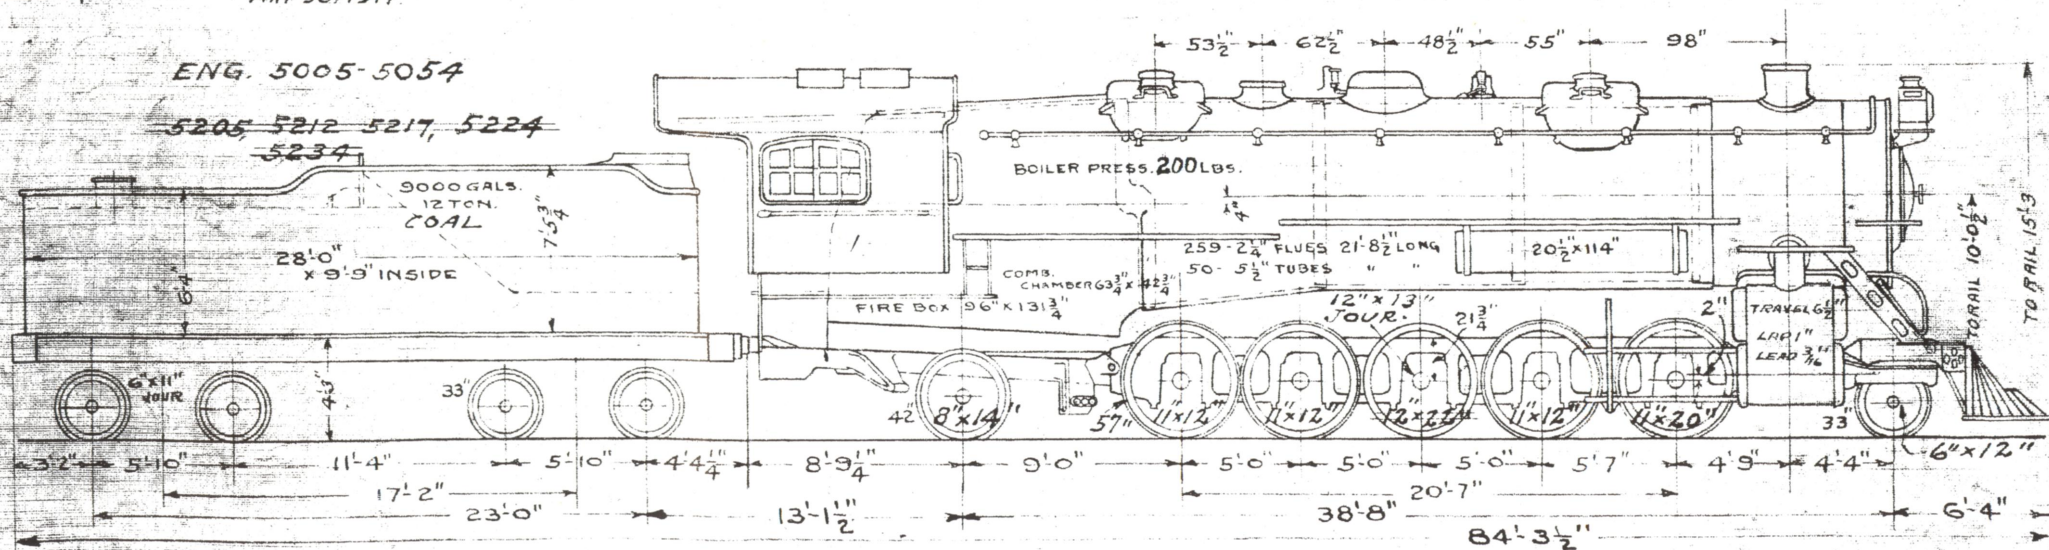

25771

SOUTHERN RY.
MAY 30, 1917.

28" x 32" SANTA FE TYPE ENG.

ENG. 5005-5054

~~5205 5212 5217, 5224~~

~~5234~~

WT. ON ENG. TRUCK. -- 26700 LBS.
 " " DRIVERS -- 294400 "
 " " TRAILER -- 49500 "
 " OF ENG. TOTAL -- 370600 "

VALVE GEAR -- SOUTHERN
 SUPERHEATER -- SCHMIDT
 STREET STOKER 5003 5024
 " " 5030 5054
 " " 5200 CLASS
 HANNA " 5025-5029

HEATING SURFACE FIRE-BOX 358.50
 " " TUBES 1562.90
 " " FLUES 3312.60
 " " TOTAL 5234.50 FT.

WT. OF TENDER LOADED 171000 LBS.
 TRACTIVE POWER -- 73600 "
 GRATE AREA -- 88 SQ. FT.
 STOKERS - HANNA & STAND.