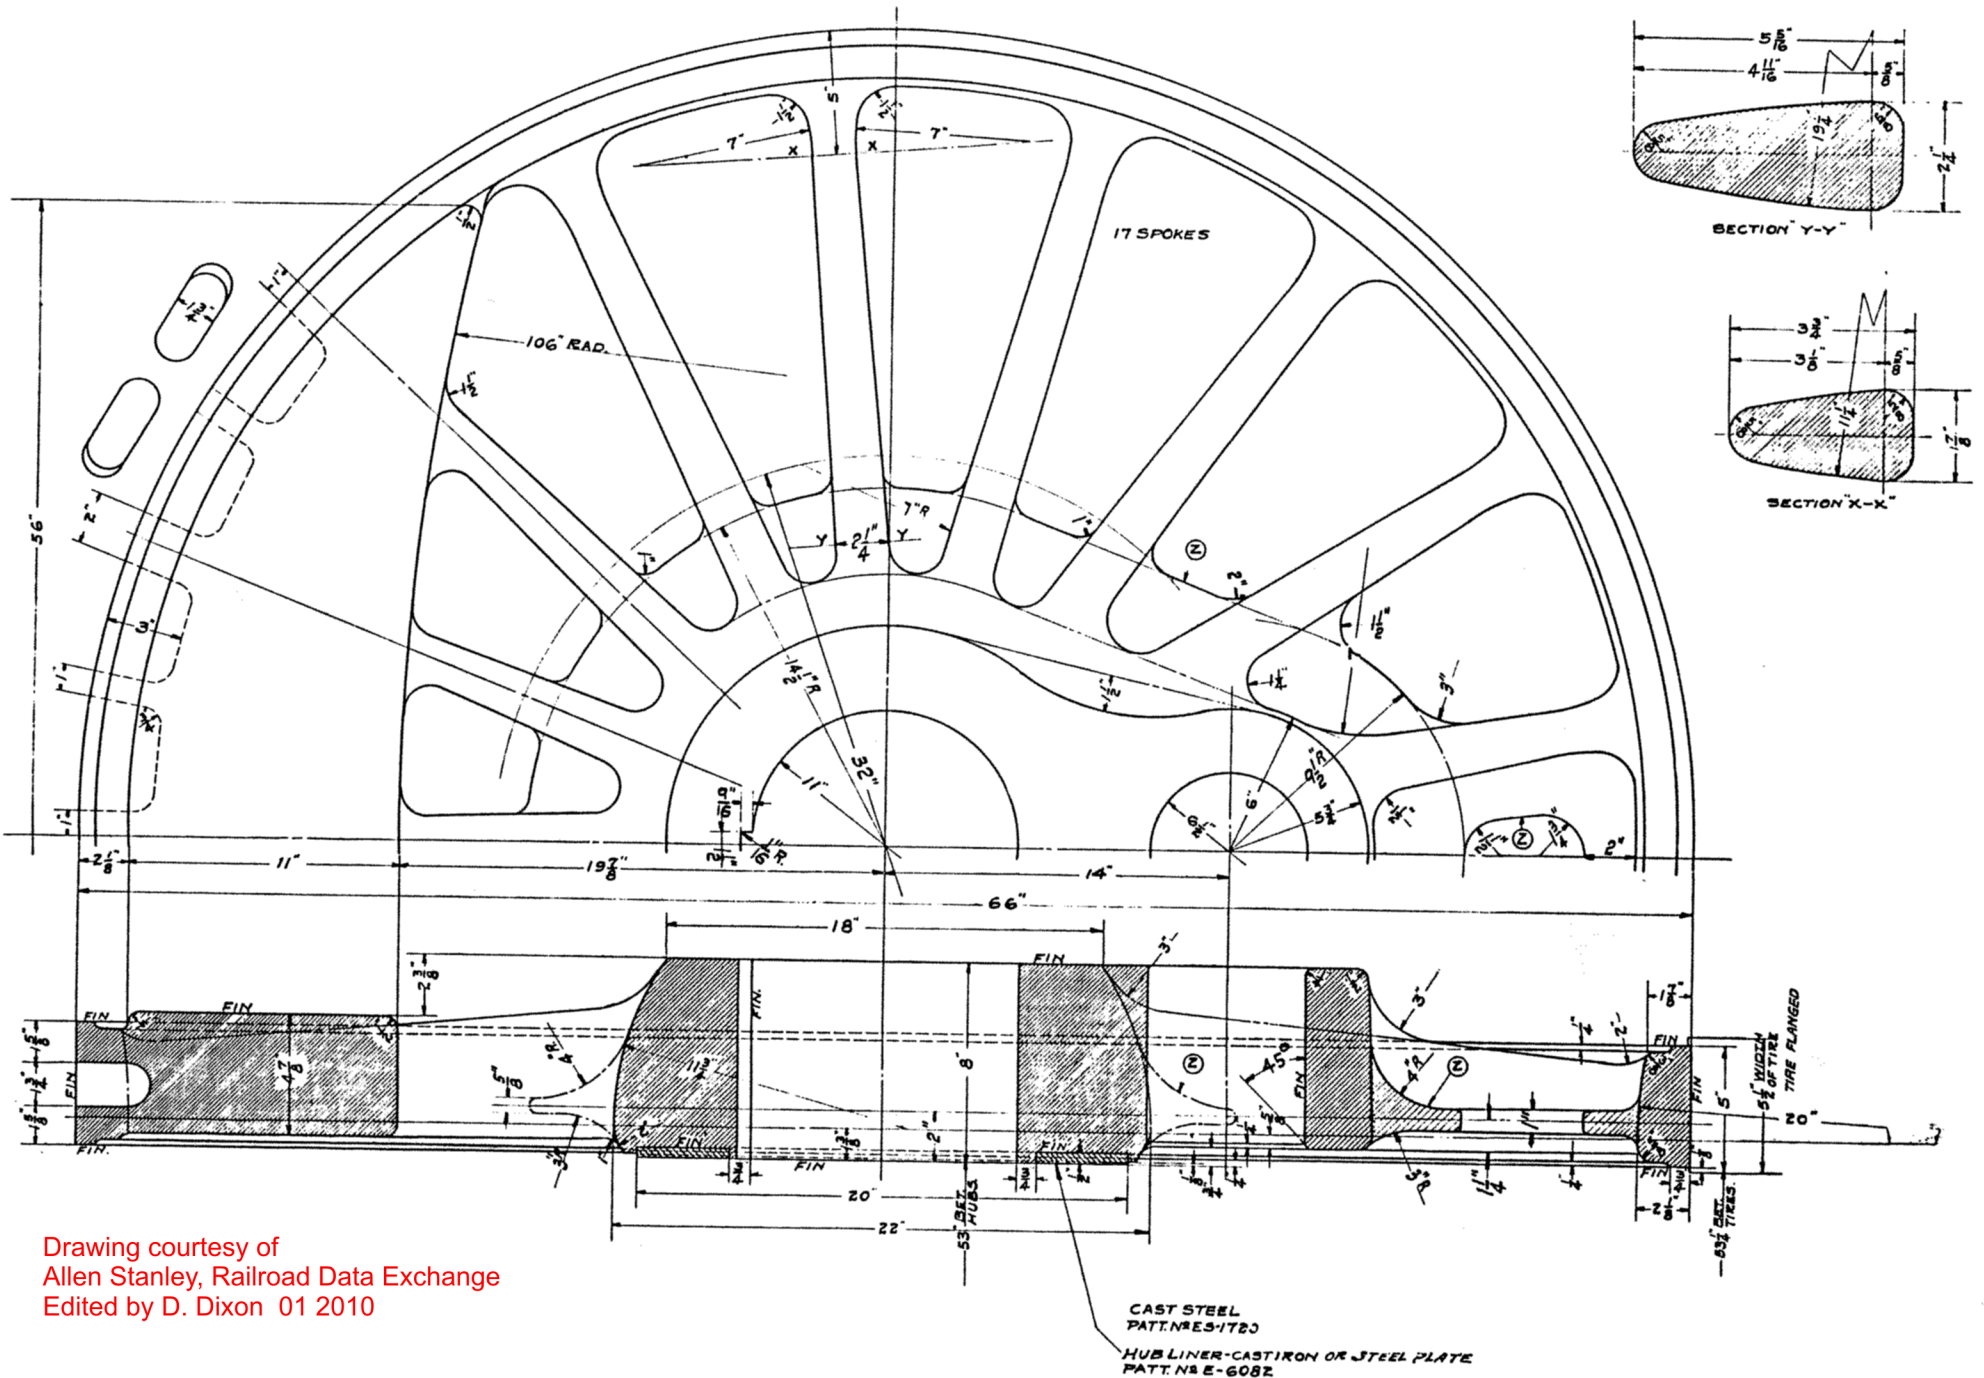

SOUTHERN RAILWAY DRAWING  
SL-3902 1924

PS4 DRIVING WHEEL - FRONT & REAR

Drawing courtesy of  
Allen Stanley, Railroad Data Exchange  
Edited by D. Dixon 01 2010