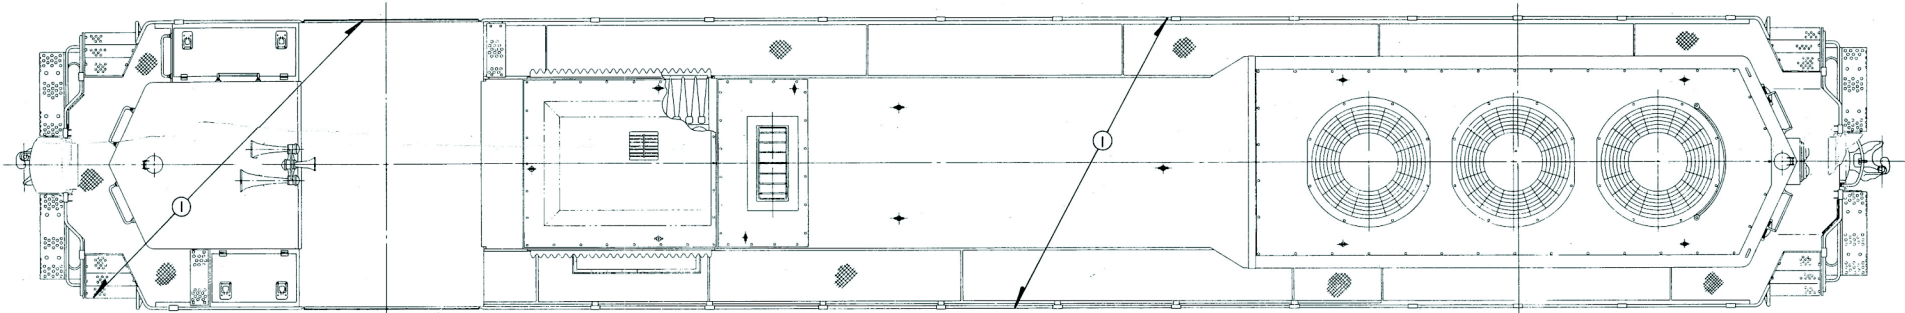

Drawing courtesy Railroad Data Exchange Collection  
Allen Stanley

SPECIAL 1" CUT STENCILS:

"ENGINE START SWITCH INSIDE" - ON RIGHT SIDE HOOD DOOR  
ADJACENT TO ENGINE GOVERNOR

"FIRE EXTINGUISHER INSIDE" - ON DOORS GIVING ACCESS  
TO EXTINGUISHERS.

"ENGINE WATER FILL INSIDE" - ON TOP OF DOOR  
GIVING ACCESS TO CONNECTION.

C

C

4 STEPEDGES.  
1 TREADS.

E 4 DATE PAINTED.  
RIGHT SIDE ONLY.

B 5 CENTER ON CAB.

3 TANK, TRUCKS  
& UNDERFRAME.

A 5

D 6 CENTER ON SILL.

NOTE:  
APPLY 4"-45° ALTE  
BLACK & WHITE ST  
RAISED PLATFORM  
SHEETS - AS SHOWN

4 1