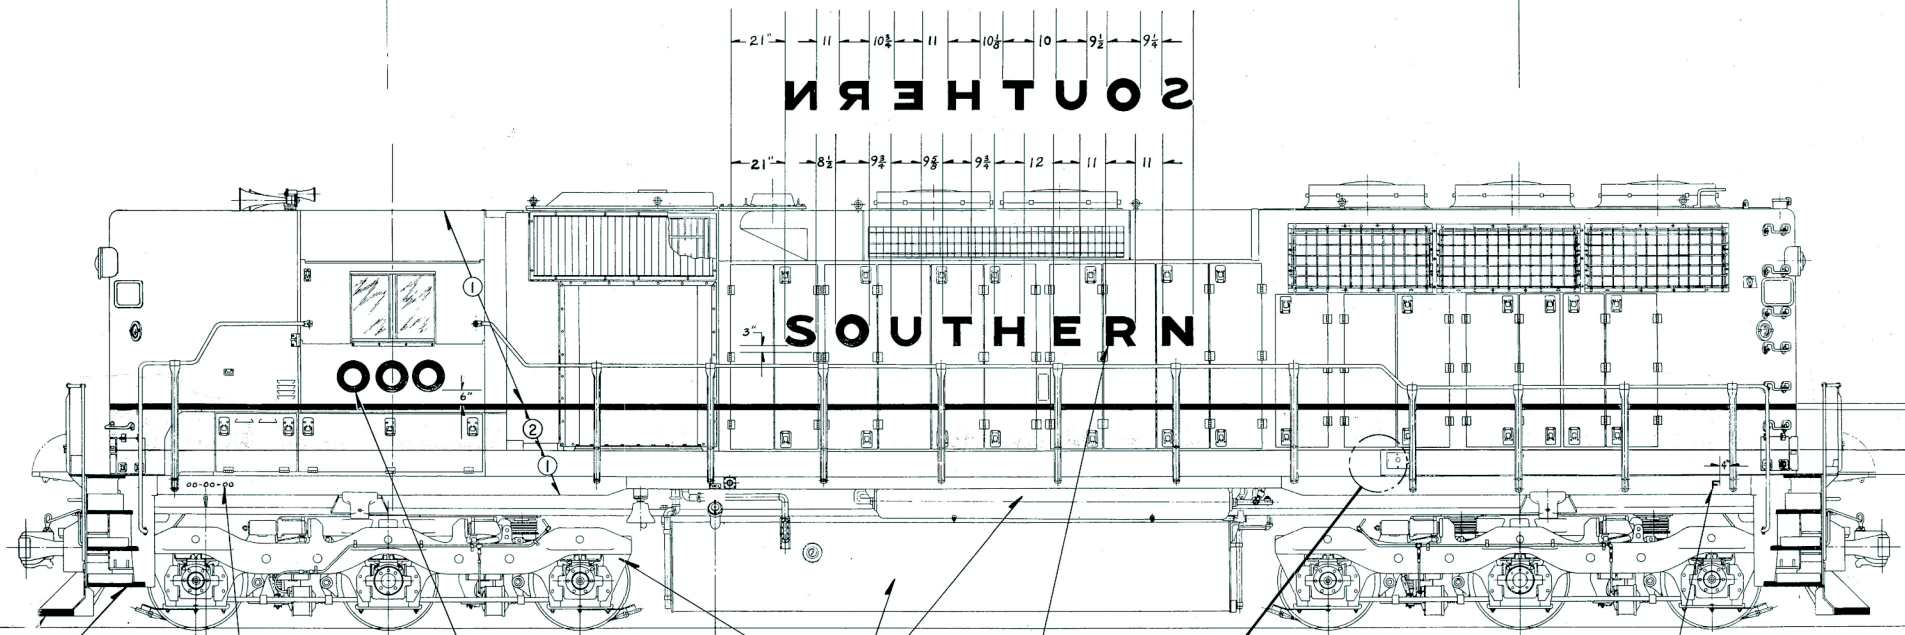

Drawing courtesy Railroad Data Exchange Collection  
Allen Stanley

SPECIAL 1" CUT STENCILS:

"ENGINE START SWITCH INSIDE" - ON RIGHT SIDE HOOD DOOR  
ADJACENT TO ENGINE GOVERNOR

"FIRE EXTINGUISHER INSIDE" - ON DOORS GIVING ACCESS  
TO EXTINGUISHERS.

"ENGINE WATER FILL INSIDE" - ON TOP OF DOOR  
GIVING ACCESS TO CONNECTION.

C

C

4 STEPEDGES.  
1 TREADS.

E 4 DATE PAINTED.  
RIGHT SIDE ONLY.

B 5 CENTER ON CAB.

3 TANK, TRUCKS  
& UNDERFRAME.

A 5