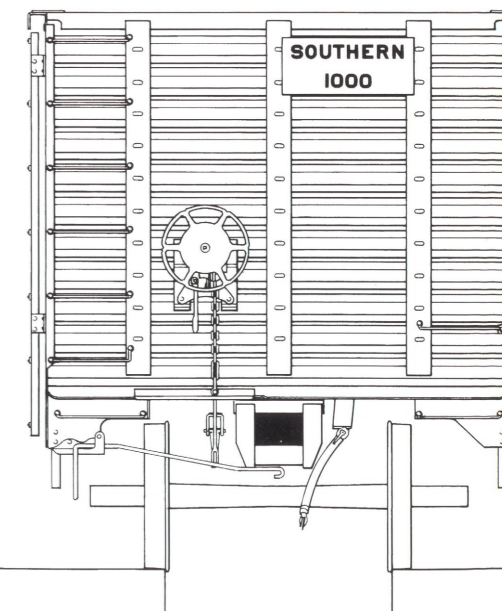

CROSSBEARER

CROSSTIE OVER WHEEL

Drawn expressly for MAINLINE MODELER
by James Kinkaid
Copies may be made for noncommercial use only

Scale 1/4" = 1'

SOUTHERN RAILWAY COAL GONDOLA
PULLMAN STANDARD ALUMINUM "SILVERSIDES"
 Used here by permission of R.L. Hundman
 For non-commercial use ONLY

BOLSTER

INTERMEDIATE CROSSTIE