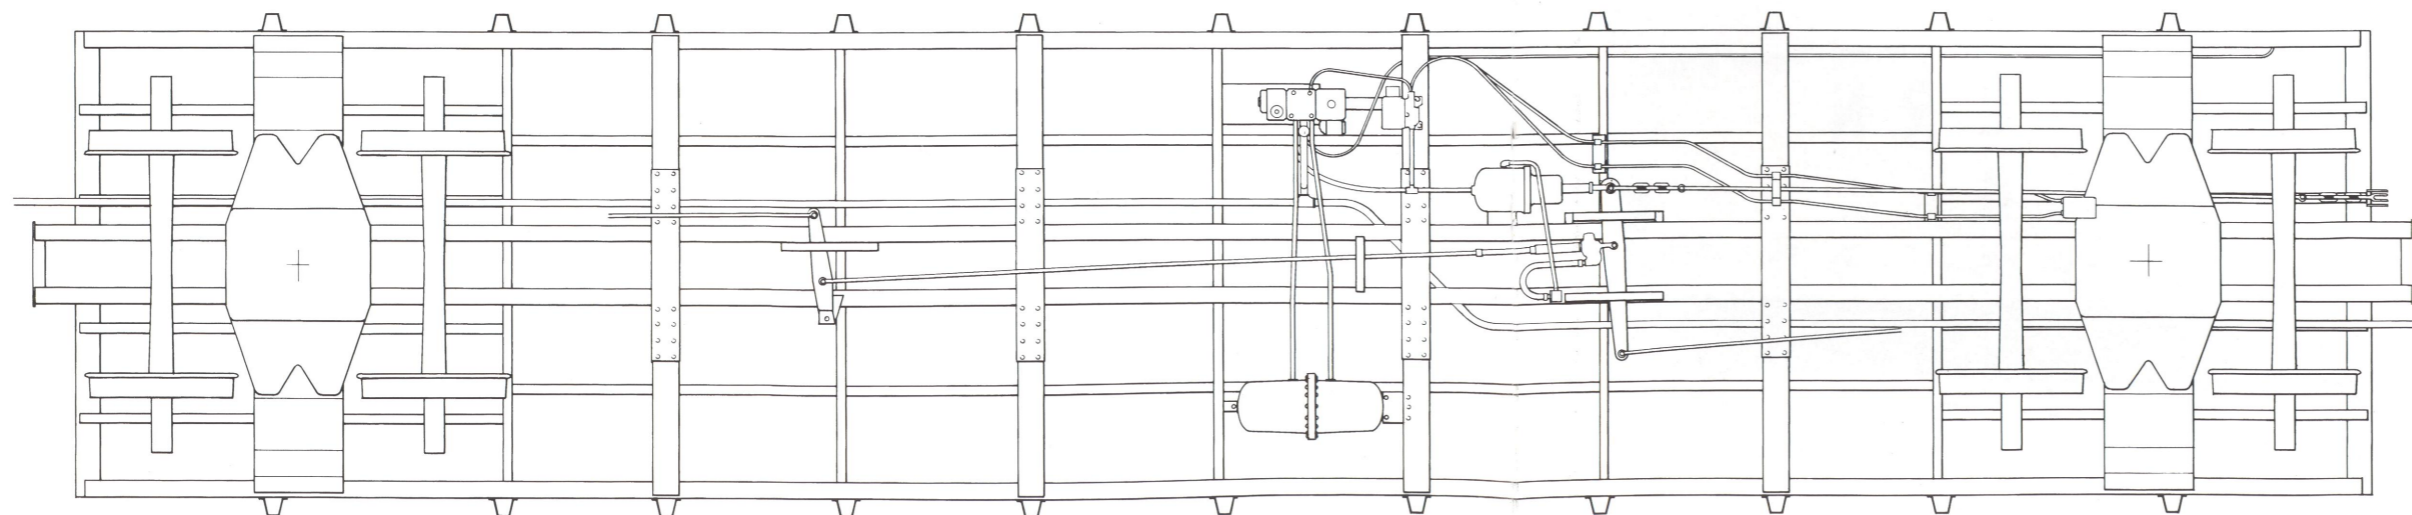

CROSSBEARER

CROSSTIE OVER WHEEL

Drawn expressly for MAINLINE MODELER
by James Kinkaid
Copies may be made for noncommercial use only

Scale 1/4" = 1'

SOUTHERN RAILWAY COAL GONDOLA
PULLMAN STANDARD ALUMINUM "SILVERSIDES"
 Used here by permission of R.L. Hundman
 For non-commercial use ONLY

BOLSTER

INTERMEDIATE CROSSTIE