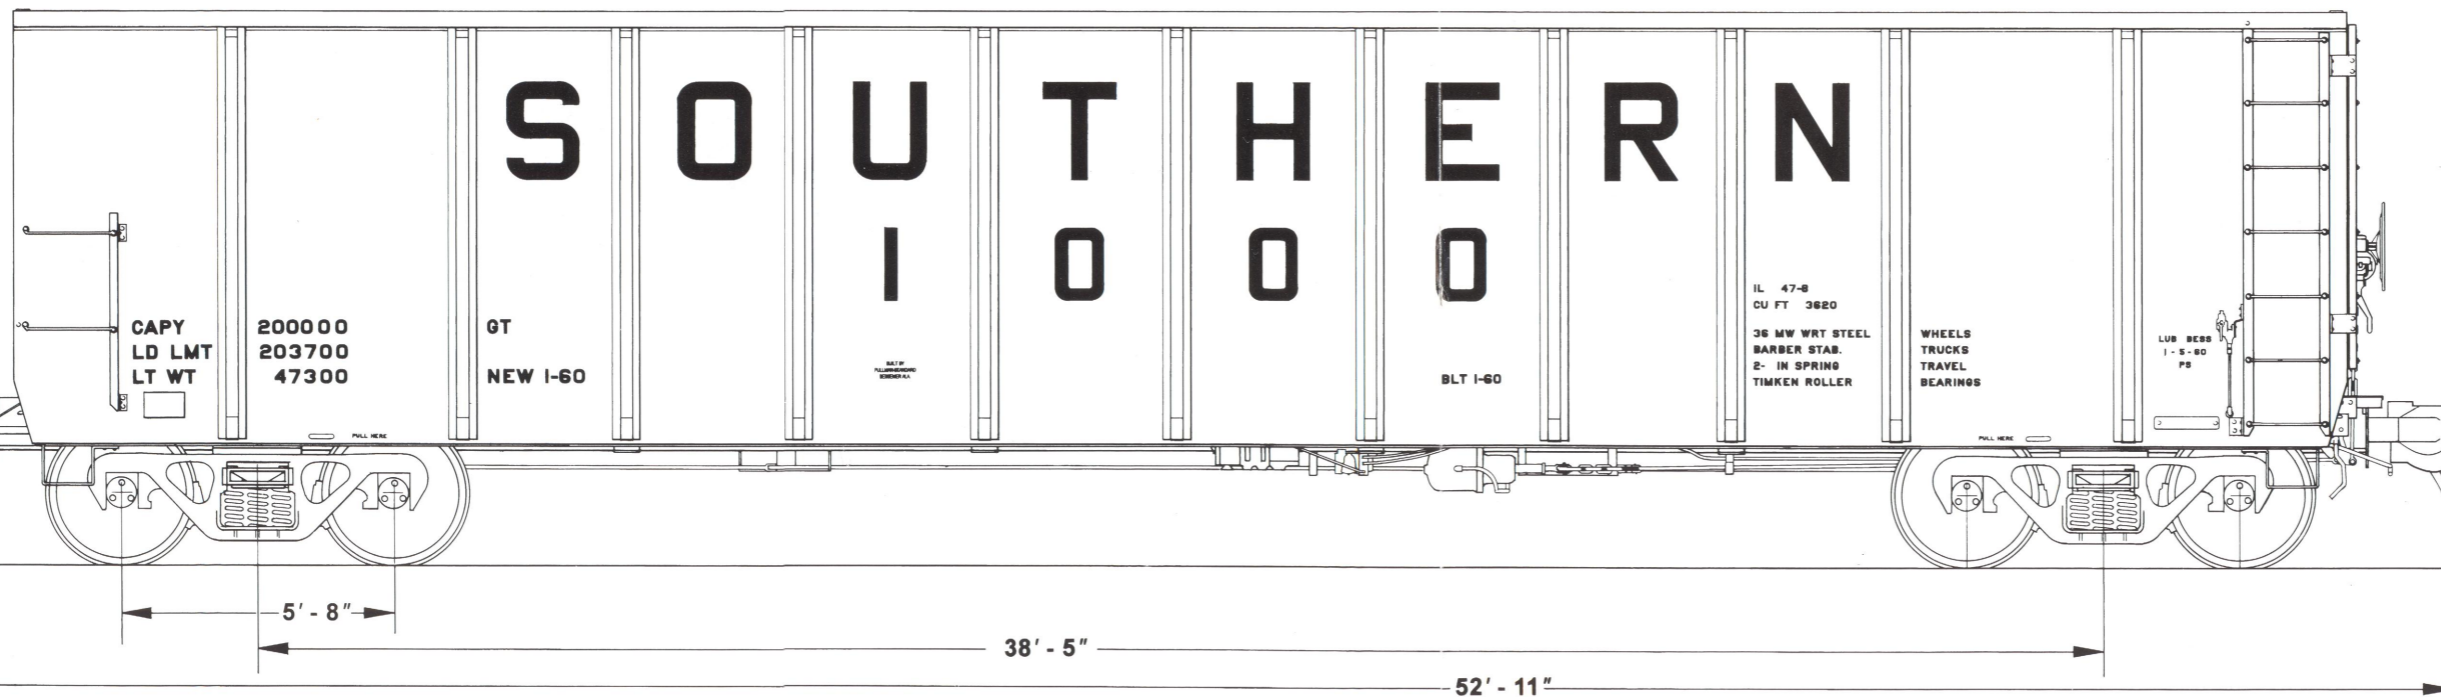

CROSSBEARER

CROSSTIE OVER WHEEL

Drawn expressly for MAINLINE MODELER
by James Kinkaid
Copies may be made for noncommercial use only

Scale 1/4" = 1'

SOUTHERN RAILWAY COAL GONDOLA
PULLMAN STANDARD ALUMINUM "SILVERSIDES"
 Used here by permission of R.L. Hundman
 For non-commercial use ONLY

BOLSTER

INTERMEDIATE CROSSTIE