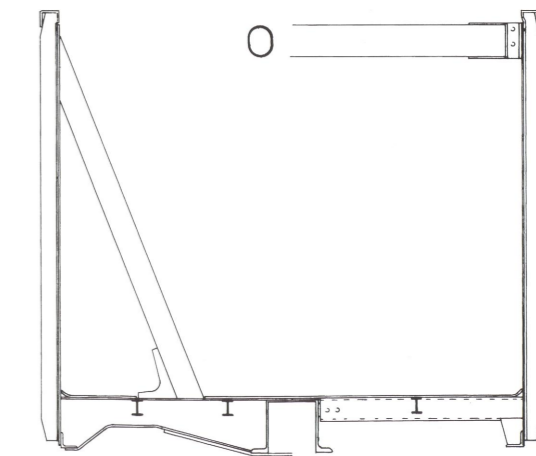

CROSSBEARER

CROSSTIE OVER WHEEL

Drawn expressly for MAINLINE MODELER
by James Kinkaid
Copies may be made for noncommercial use only

Scale 1/4" = 1'

SOUTHERN RAILWAY COAL GONDOLA
PULLMAN STANDARD ALUMINUM "SILVERSIDES"
 Used here by permission of R.L. Hundman
 For non-commercial use ONLY

BOLSTER

INTERMEDIATE CROSSTIE