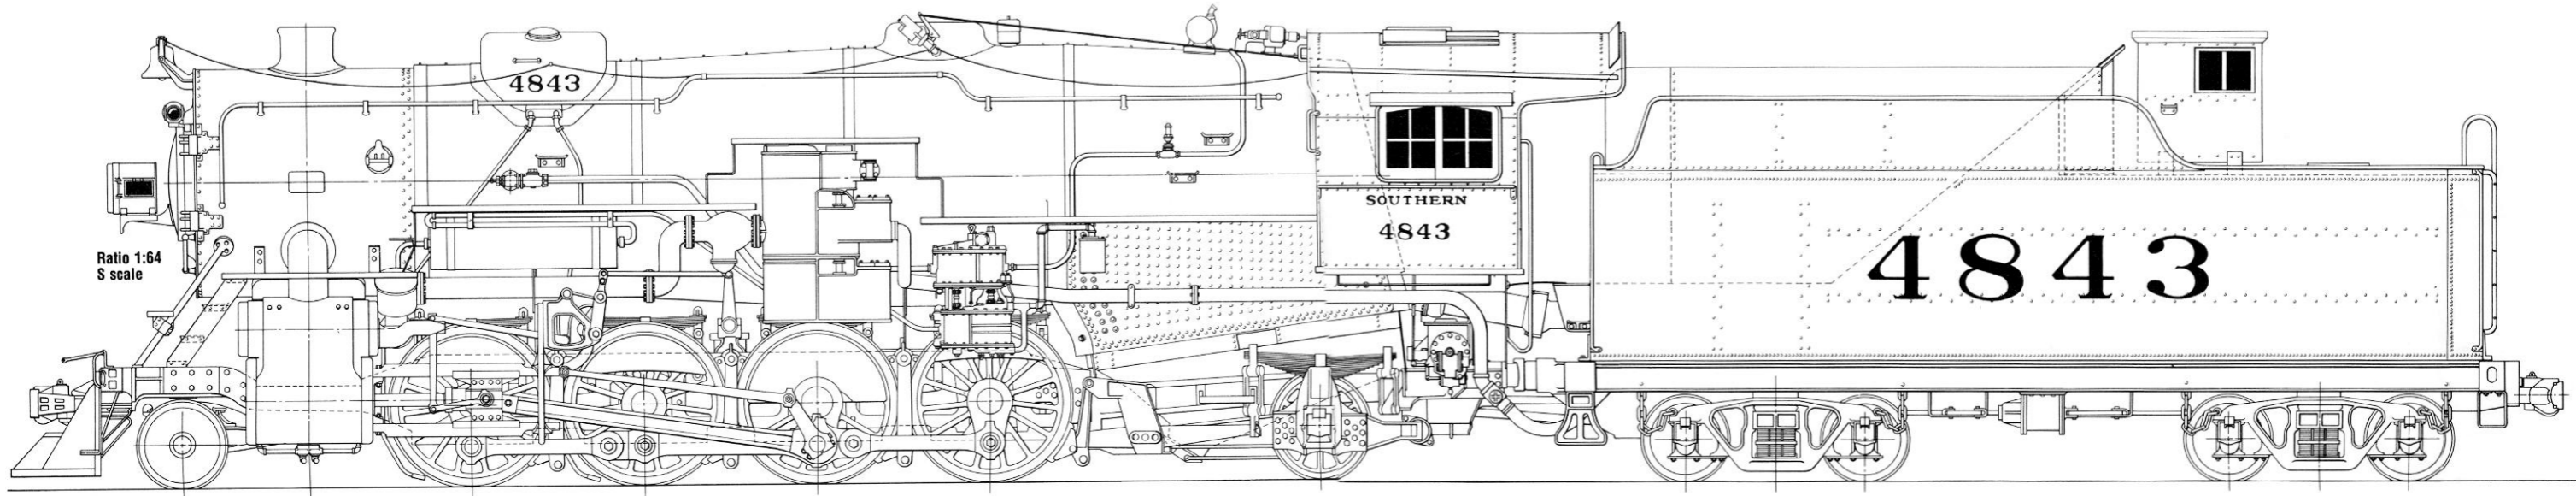

Drawing by R. L. Hundman for Model Railroader

Southern Railway 2-8-2 Heavy MS-4
Modeler Railroader January 1982
Used here by permission Mr
Scanned by Allen Cain
Edited by Donnie Dixon

Ratio 1:64
S scale