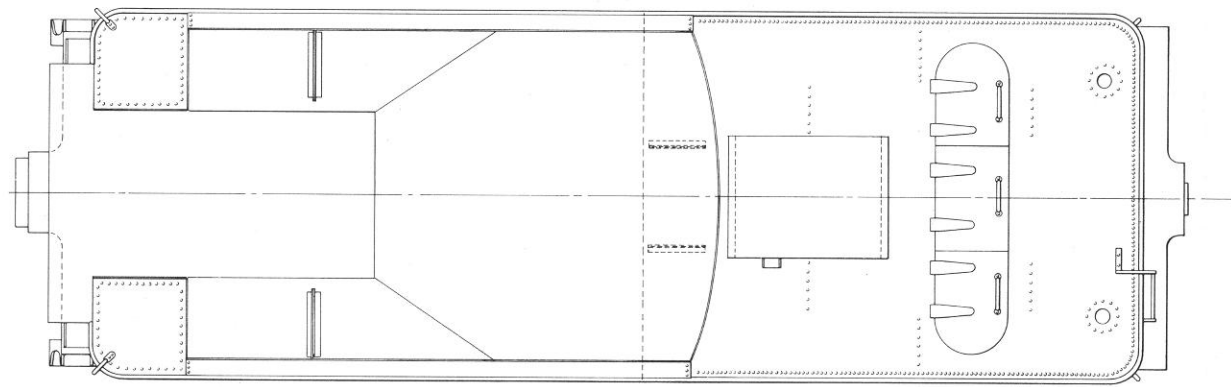

Drawing by R.L. Hundman for MR
Southern Railway 2-8-2 Heavy MS-4
Frame & Tender Deck
Model Railroader January 1982
Used here by permission of MR
Scanned by Allen Can
Edited by Donnie Dixon

Tender top

Frame and suspension