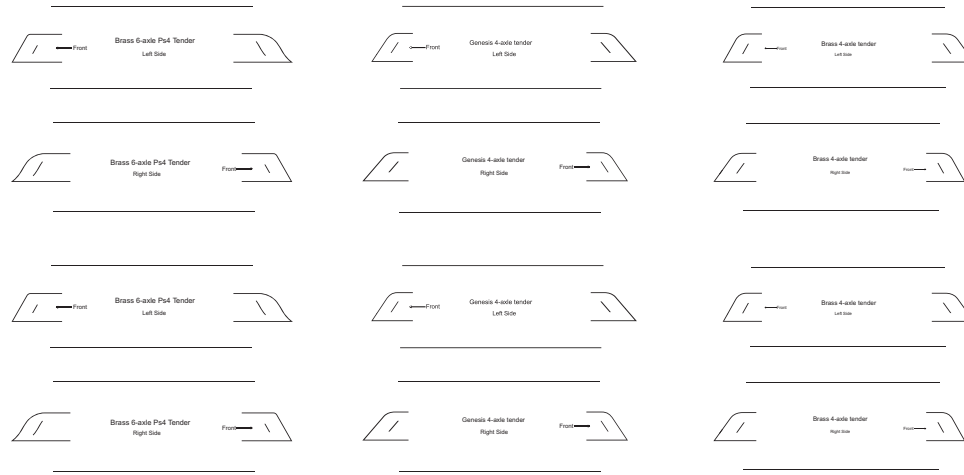

SR-SLP-2

N Scale

SOUTHERN RAILWAY STEAM LOCOMOTIVE PASSENGER STRIPES - SINGLE

Copyright© Donnie Dixon
04/2010

N Scale