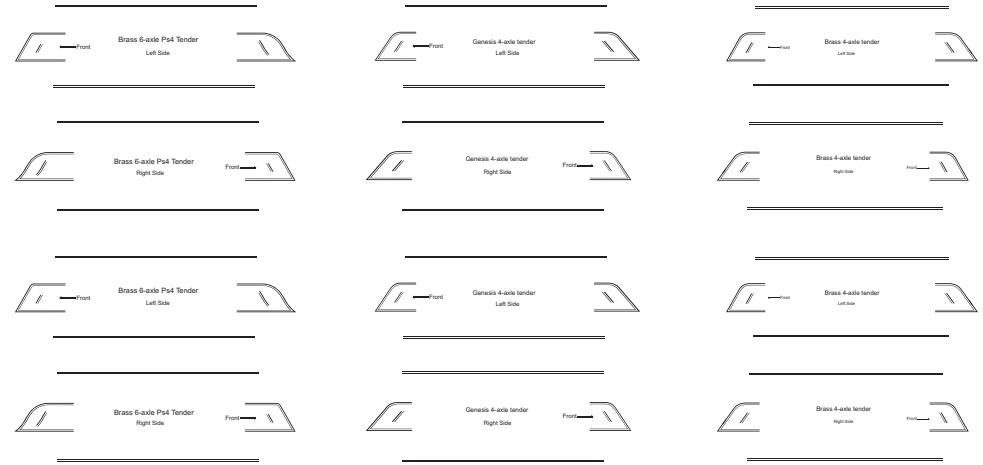

SR-SLP-1  
N Scale

**SOUTHERN RAILWAY**  
STEAM LOCOMOTIVE - PASSENGER STRIPES - DOUBLE

Copyright© Donnie Dixon  
04/2010

**N Scale**